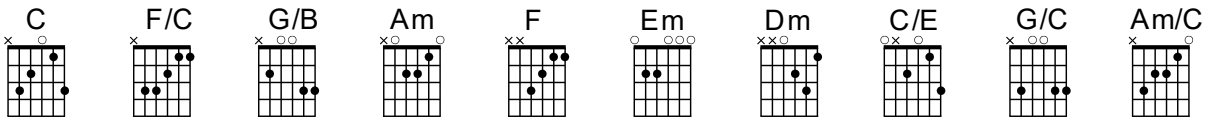

WAVES

Luke & Anna Hellebronth
& Josh Gauton

Key = C Time = 4/4 ♩ = 72

Intro: ||: C / / F/C | / / / G/B | Am | F :||

Verse:

C

You are a mighty river

You are a flowing stream,

Be still and know I am.

Bridge:

C Em Am F

Let the waves crash over me

C Em Am F

Mercy overwhelming, love so deep [to Chorus]

Chorus 2:

C F/C C G/B Am G F