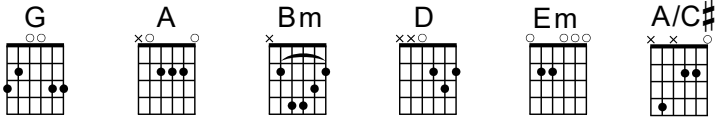

# LIGHTS

Tim Hughes,  
Nick Herbert & Jimmy James  
Chorus lyrics taken from "This Little Light Of Mine"  
by Harry Dixon Loes

Key = D Time = 4/4 ♩ = 130

Intro: G A Bm | / | D // Em | / |

Verse 1:

G A Bm  
Lights of the city, they are coming on  
D Em  
Soon we're gonna see that the night is gone  
G A Bm D Em  
Hearts waking up to a different song, oh

Verse 2:

G A Bm  
We're never gonna hide what Your love has done  
D Em  
Shadows disappear and our fear is gone  
G A Bm A/C# D Em  
Lights of the city they are coming on, oh

Pre-Chorus 1:

G A Bm D Em  
This little light of mine, I'm gonna let it shine [x2]

G A Bm | / | D // Em | / | x2

Verse 3:

G A Bm  
Running through the streets, running with Your life  
D Em  
Holding out Your truth in the dead of night  
G A Bm D Em  
Like stars in the sky, we are burning bright with Your love

G A Bm D Em  
Lights of the city, they are coming on; soon we're gonna see that the night is gone

4 bar drum fill — Instrumental [ G A Bm | / | D // Em | / | x2 ]

Pre-Chorus 1: [x2]

Chorus 2:

A Bm Em D  
Let it shine, let it shine, all around, oh, let it shine  
A Bm D Em  
Jesus, You're the light, glowing in the dead of night